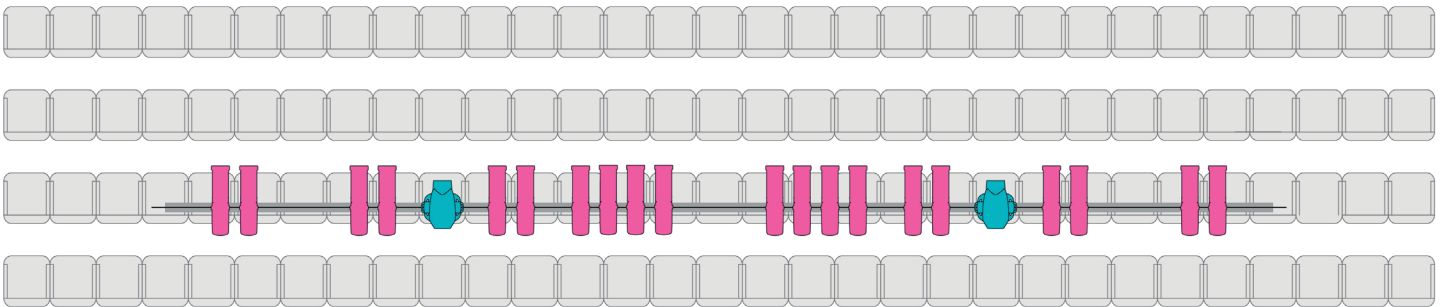

Network Nodes connect house or rental fixtures to the lighting console, whether that's the house console or a guest controller. For house control, a FLX or Neo X5 lighting console offers advanced capabilities perfect for any theatrical application.

LUMINAIRES

- **VL1600 Profile (x 8)** - precision high-output profile luminaire designed for theatre and studio.
- **VL800 EventWash (x 13)** - mid-sized full color LED wash with 7 individually controllable LEDs.
- **Leko® LED Profile, Full Color (x 16)** - professional-grade theatrical profile with wide color spectrum and high CRI.
- **Leko® LED Profile, TWW (x 26)** - professional profile with high CRI and tunable cold or warm white source options.
- **Coda LED Cyc (x 7)** - seamless coverage for your cyclorama with high CRI and split-color control.