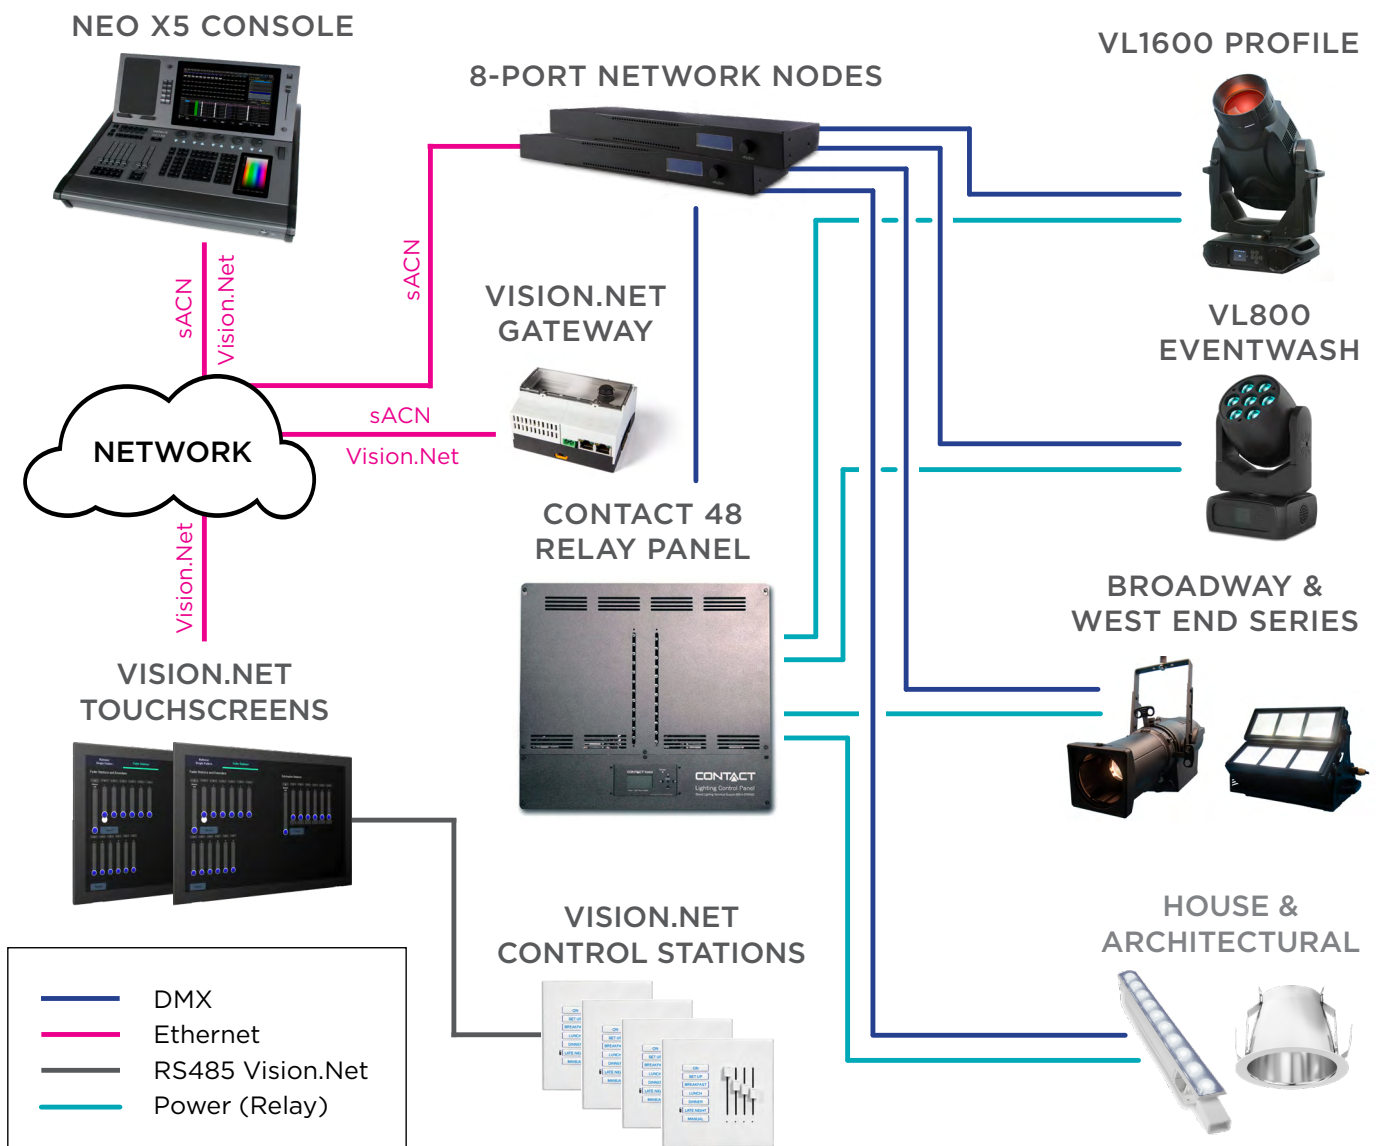

The multifunctional Broadway and West End fixtures offer more flexibility with less fixtures, while our powerful Network Nodes ensure you have control where you need it.

The theatre must offer touring productions existing common lighting positions for their rigs, with the ability to easily connect into distributed power and control, allowing the touring production to temporarily install their rig efficiently and then operate as if it were the house system.

CONNECTIVITY (120V)

Neo X5 Console (x 1) - powerful, compact lighting console with command line programming.

Vision.Net 10.1" Touchscreen (x 2) - touch-based panel to control a lighting system.

Vision.Net Control Station (x 4) - simple interface for controlling lights during simple events.

Vision.Net Gateway (x 1) - DIN-rail mountable gateway for architectural control of house and stage lights.

Networking Node 8 (x 2) - configurable 8-port node for DMX-over-IP and Vision.Net bridging.

Contact 48 Relay Panel (x 1) - modular panel providing relay-controlled 120V power to fixtures.

CONNECTIVITY (230V)

FLX Console (x 1) - intuitive lighting console with familiar, industry-standard syntax.

Vision.Net 10.1" Touchscreen (x 2) - touch-based panel to control a lighting system.

Vision.Net Control Station (x 4) - simple interface for controlling lights during simple events.