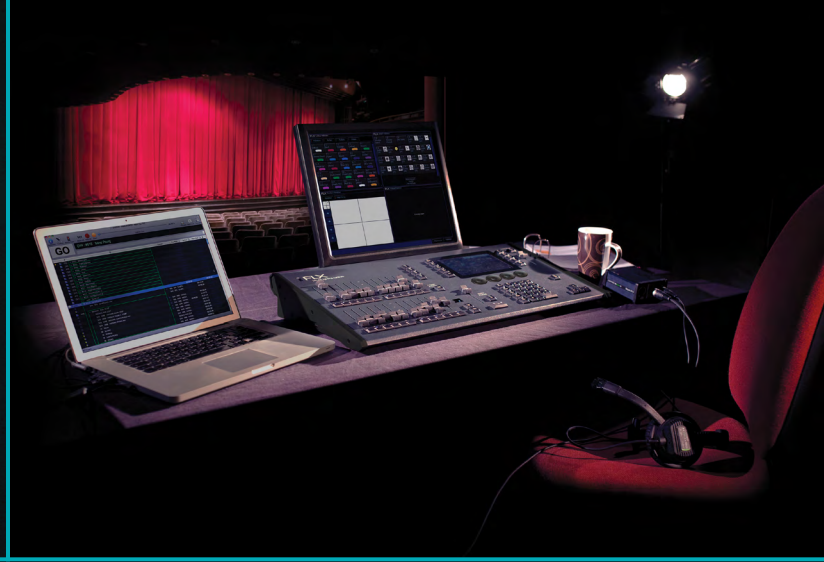

VARI*LITE

©2023 Signify Holding. All rights reserved. All trademarks are owned by Signify Holding or their respective owners. The information provided herein is subject to change, without notice. Signify does not give any representation or warranty as to the accuracy or completeness of the information included herein and shall not be liable for any action in reliance thereon. The information presented in this document is not intended as any commercial offer and does not form part of any quotation or contract, unless otherwise agreed by Signify. Data subject to change.

VARI-LITE

www.vari-lite.com