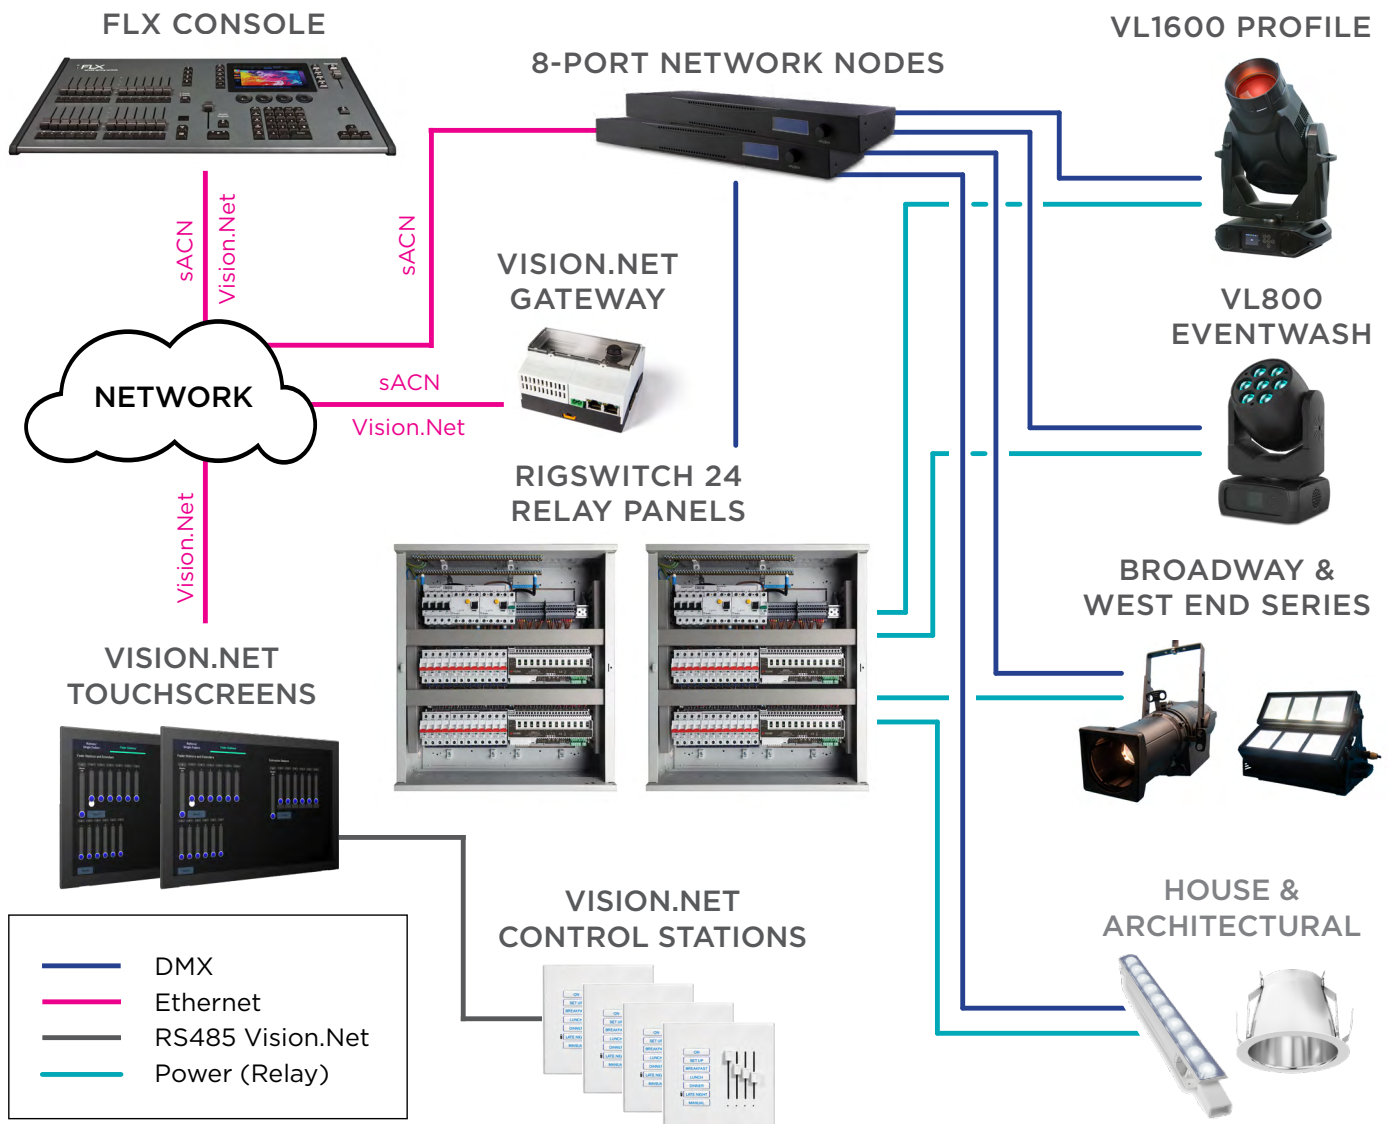

The multifunctional Broadway and West End fixtures offer more flexibility with less fixtures, while our powerful Network Nodes ensure you have control where you need it.

The theatre must offer touring productions existing common lighting positions for their rigs, with the ability to easily connect into distributed power and control, allowing the touring production to temporarily install their rig efficiently and then operate as if it were the house system.

Vision.Net Gateway (x 1) - DIN-rail mountable gateway for architectural control of house and stage lights.

Networking Node 8 (x 2) - configurable 8-port node for DMX-over-IP and Vision.Net bridging.

Contact 48 Relay Panel (x 1) - modular panel providing relay-controlled 120V power to fixtures.

CONNECTIVITY (230V)

FLX Console (x 1) - intuitive lighting console with familiar, industry-standard syntax.

Vision.Net 10.1" Touchscreen (x 2) - touch-based panel to control a lighting system.

Vision.Net Control Station (x 4) - simple interface for controlling lights during simple events.

Vision.Net Gateway (x 1) - DIN-rail mountable gateway for architectural control of house and stage lights.

Networking Node 8 (x 2) - configurable 8-port node for DMX-over-IP and Vision.Net bridging.

RigSwitch 24 Relay Panel (x 2) - modular panel providing relay-controlled 230V power to fixtures.