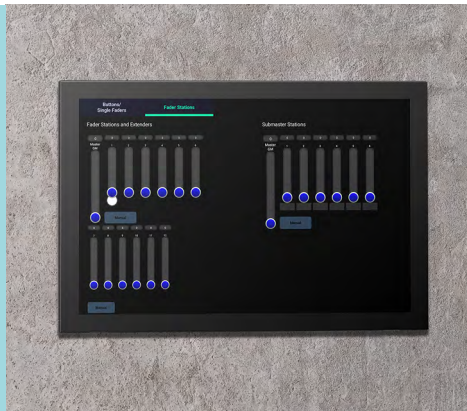

Vision.Net Touchscreens offer a simple way of controlling the entire system during rehearsals or smaller events. This ensures everyday use looks great without turning on the console.