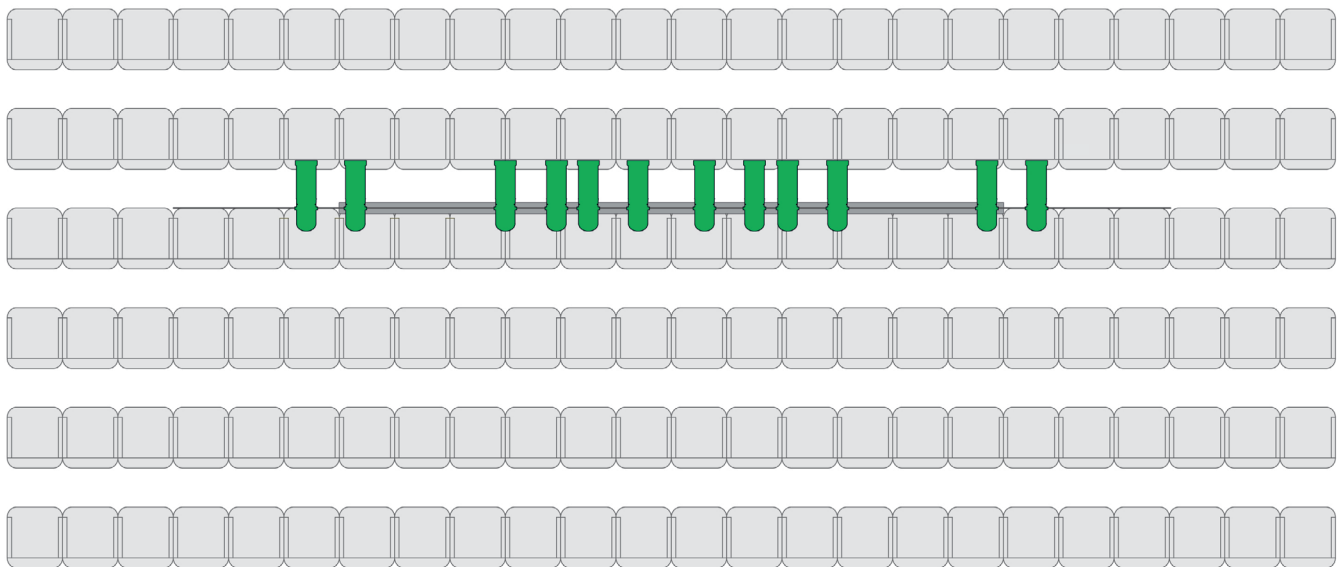

LUMINAIRES

- **Acclaim LED PLE WW (x12)** - a fixed white 3200k LED light engine with fixed and zoom lens tube options.
- **Acclaim LED Zoomspot (x8)** - full color profile with integrated manual zoom and focus.
- **Acclaim LED Fresnel (x6)** - true full color theatrical Fresnel wash.