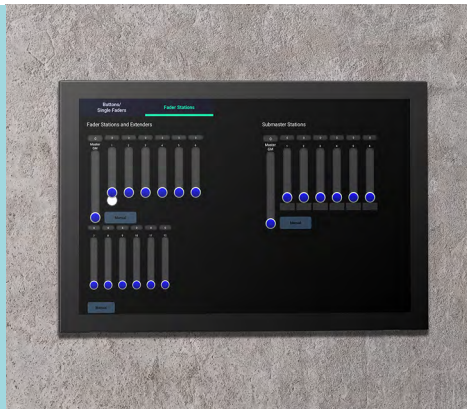

An integrated Vari-Lite lighting system can provide a complete end-to-end solution to illuminate the variety of events that occur in a small auditorium or mixed-use theatrical venue.

Small school theatres need predominantly functional lighting—the goal being basic illumination of whatever is on stage—and yet they need the quality and flexibility to accommodate the various events that occur in the space.

Acclaim LED Series fixtures provide the flexibility and feature set needed to illuminate any space, with exceptional output and consistent colors.

The controls need to be intuitive enough that a staff member or student with minimal training can operate them, but flexible enough to quickly change what is illuminated effortlessly to suit the type of event.

To control the space during a performance, the FLX S Series offers designer-friendly features in an interface perfect for the novice user.

Often serving as mixed-use spaces that double as a cafeteria, gymnasium, or other gathering space, the small auditorium in an education environment needs to be able to adapt to different uses without a lot of complexity.

LUMINAIRES

- **Acclaim LED PLE WW (x12)** - a fixed white 3200k LED light engine with fixed and zoom lens tube options.
- **Acclaim LED Zoomspot (x8)** - full color profile with integrated manual zoom and focus.
- **Acclaim LED Fresnel (x6)** - true full color theatrical Fresnel wash.