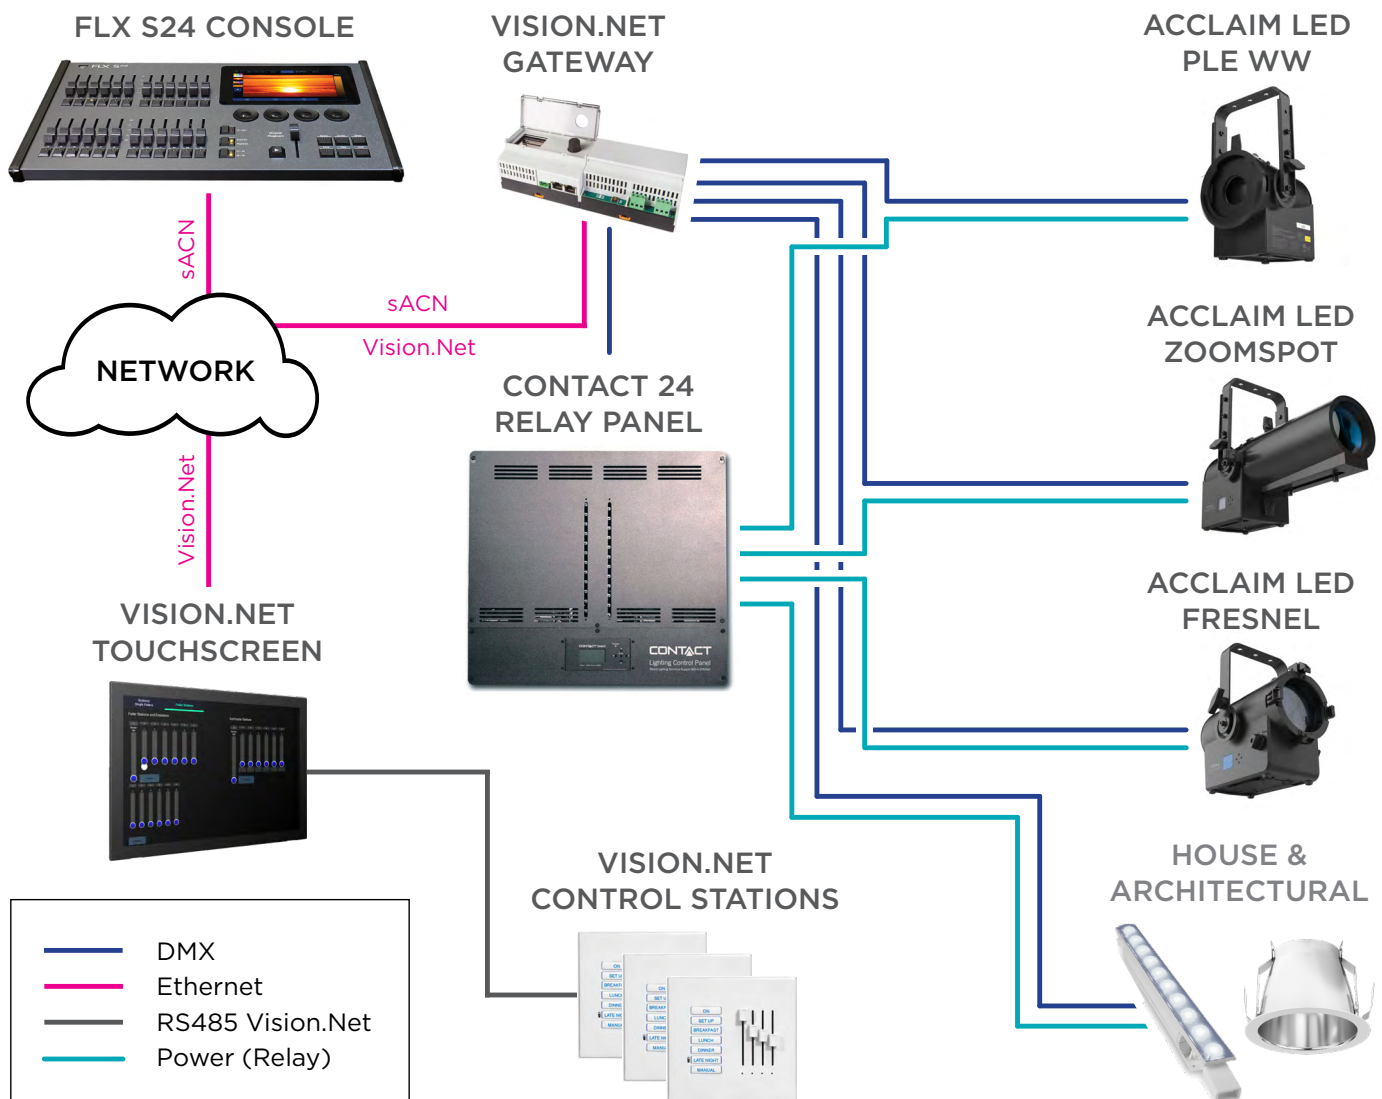

An integrated Vari-Lite lighting system can provide a complete end-to-end solution to illuminate the variety of events that occur in a small auditorium or mixed-use theatrical venue.

Small school theatres need predominantly functional lighting—the goal being basic illumination of whatever is on stage—and yet they need the quality and flexibility to accommodate the various events that occur in the space.

CONNECTIVITY (120V)

FLX S24 Console (x 1) - intuitive lighting console to create beautiful looks in less time.

Vision.Net 10.1" Touchscreen (x 1) - touch-based panel to control a lighting system.

Vision.Net Control Station (x 3) - simple interface for controlling lights during simple events.

Vision.Net Gateway with DMX Module (x 1) - DIN-rail mounted gateway with 4 DMX ports for house and stage light control.

Contact 24 Relay Panel (x 1) - modular panel providing relay-controlled 120V power to fixtures.

CONNECTIVITY (230V)

FLX S24 Console (x 1) - intuitive lighting console to create beautiful looks in less time.

Vision.Net 10.1" Touchscreen (x 1) - touch-based panel to control a lighting system.

Vision.Net Control Station (x 3) - simple interface for controlling lights during simple events.