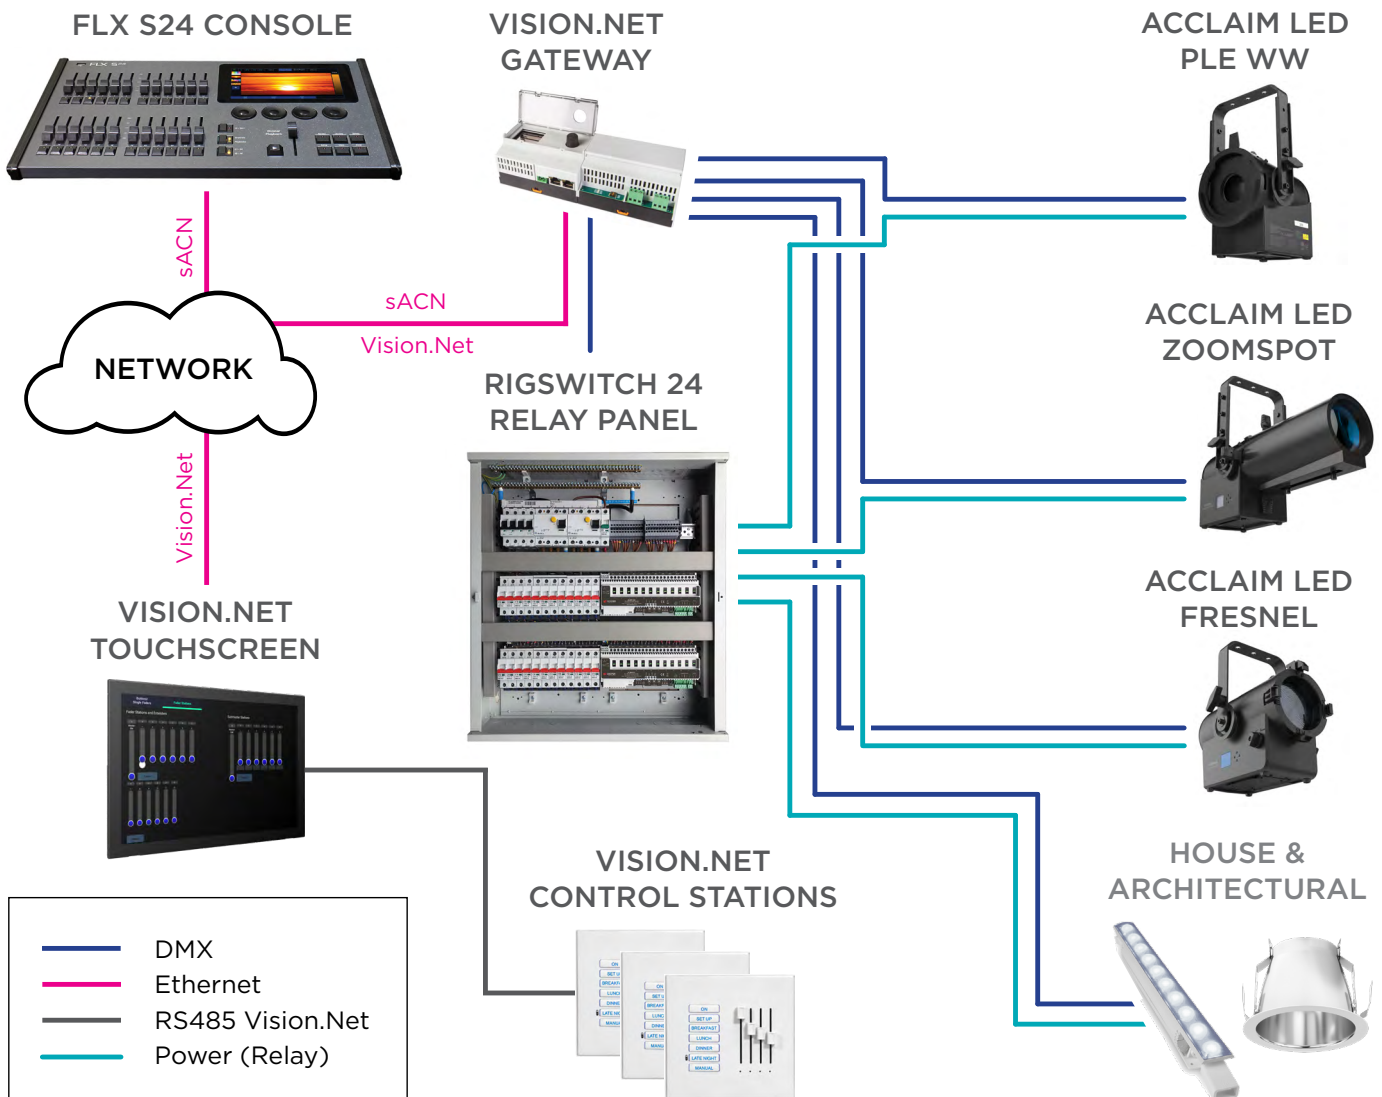

CONNECTIVITY (120V)

FLX S24 Console (x 1) - intuitive lighting console to create beautiful looks in less time.

Vision.Net 10.1" Touchscreen (x 1) - touch-based panel to control a lighting system.

Vision.Net Control Station (x 3) - simple interface for controlling lights during simple events.

Vision.Net Gateway with DMX Module (x 1) - DIN-rail mounted gateway with 4 DMX ports for house and stage light control.

Contact 24 Relay Panel (x 1) - modular panel providing relay-controlled 120V power to fixtures.

CONNECTIVITY (230V)

FLX S24 Console (x 1) - intuitive lighting console to create beautiful looks in less time.

Vision.Net 10.1" Touchscreen (x 1) - touch-based panel to control a lighting system.

Vision.Net Control Station (x 3) - simple interface for controlling lights during simple events.

Vision.Net Gateway with DMX Module (x 1) - DIN-rail mounted gateway with 4 DMX ports for house and stage light control.

RigSwitch 24 Relay Panel (x 1) - modular panel providing relay-controlled 230V power to fixtures.