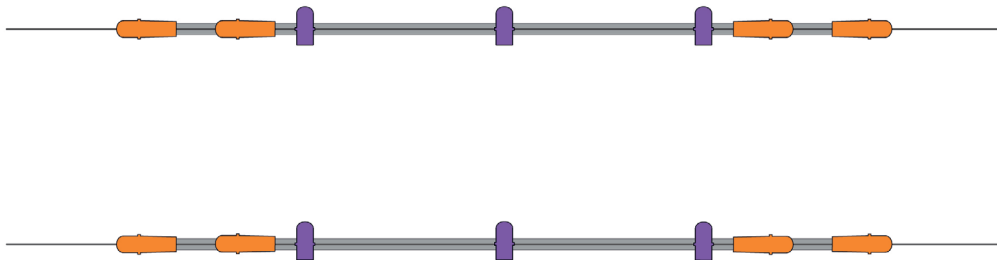

LUMINAIRES

- **Acclaim LED PLE WW (x12)** - a fixed white 3200k LED light engine with fixed and zoom lens tube options.
- **Acclaim LED Zoomspot (x8)** - full color profile with integrated manual zoom and focus.
- **Acclaim LED Fresnel (x6)** - true full color theatrical Fresnel wash.